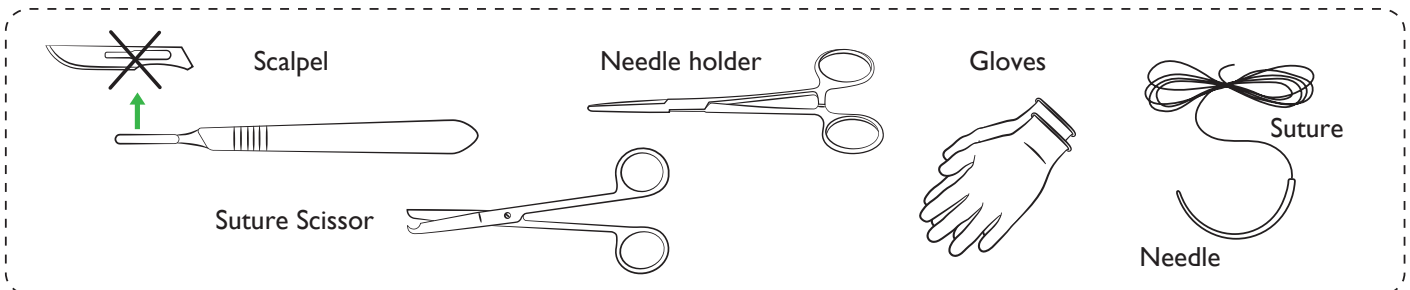

Safe C-section module

Cesarean Section Add-on for MamaBirthe

MamaBirthe CS
Uterus

MamaBirthe CS
Abdominal Skin

Abdominal Incision

Not included

To Clean

Wipe clean with a soft damp cloth.

Manufactured in China

To Store

Store in a cool, dry place away from direct sunlight.

Email: lgh@laerdal.com

Use with MamaBirthing

For videos on how to prepare and use MamaBirthing CS, see the USB card included in the MamaBirthing bag or visit www.laerdalglobalhealth.com