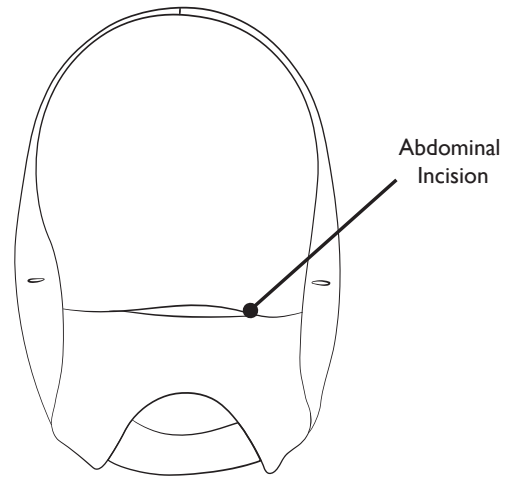

Safe C-section module

Cesarean Section Add-on for MamaBirthe

MamaBirthe CS
Uterus

MamaBirthe CS
Abdominal Skin

Abdominal Incision

Not included

To Clean

Wipe clean with a soft damp cloth.