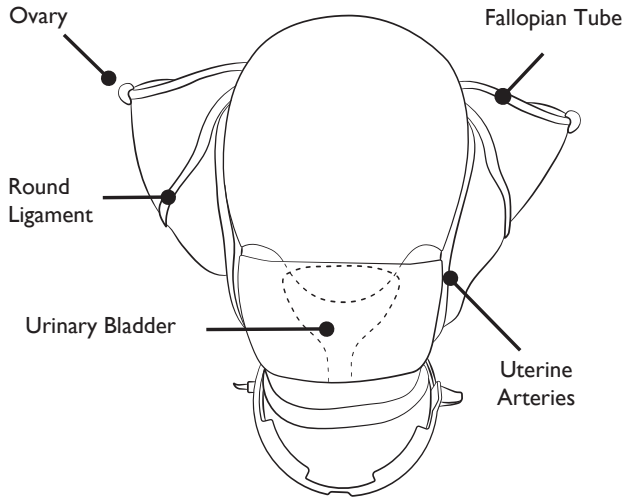

Safe C-section module

Cesarean Section Add-on for MamaBirthe

MamaBirthe CS
Uterus

MamaBirthe CS
Abdominal Skin

Abdominal Incision

Not included

To Clean

Wipe clean with a soft damp cloth.

Manufactured in China

To Store

Store in a cool, dry place away from direct sunlight.

Email: lgh@laerdal.com

Use with MamaBirthing

For videos on how to prepare and use MamaBirthing CS, see the USB card included in the MamaBirthing bag or visit www.laerdalglobalhealth.com