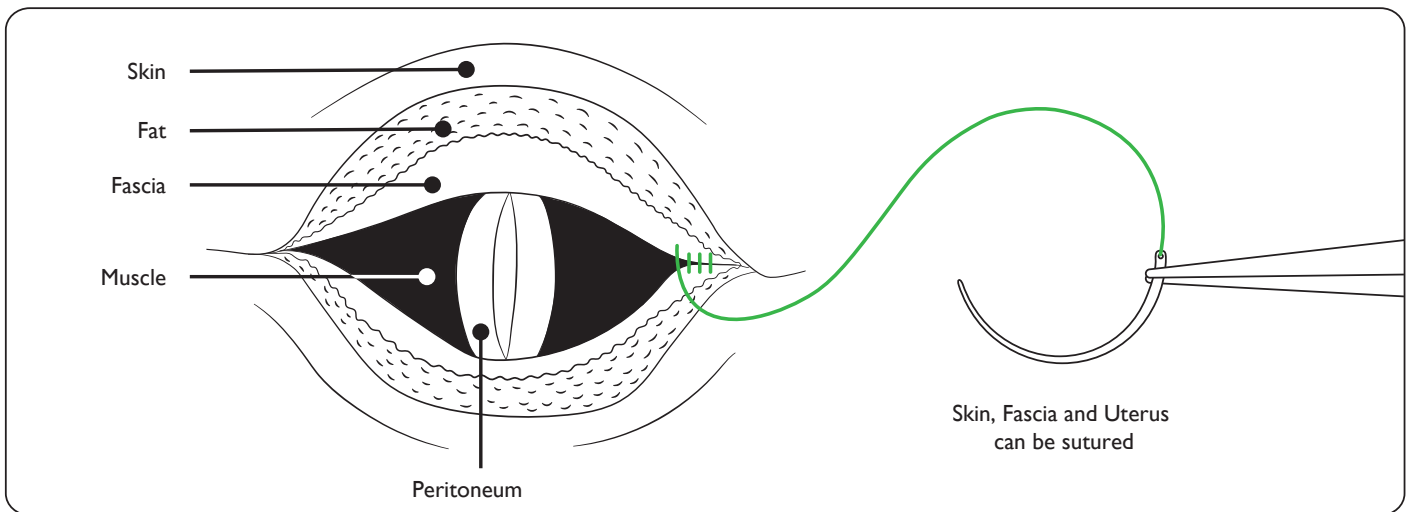

Safe C-section module

Cesarean Section Add-on for MamaBirthe

MamaBirthe CS
Uterus

MamaBirthe CS
Abdominal Skin

Abdominal Incision

Not included

To Clean

Wipe clean with a soft damp cloth.

Manufactured in China

To Store

Store in a cool, dry place away from direct sunlight.

Email: lgh@laerdal.com

Use with MamaBirthing

For videos on how to prepare and use MamaBirthing CS, see the USB card included in the MamaBirthing bag or visit www.laerdalglobalhealth.com